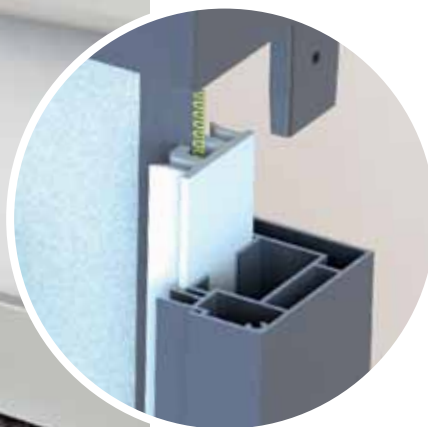

## Z-BOX ROLLER SHADE WITH CASSETTE

The remote control shown here is only for illustration purposes.  
The actual remote could be different.

- Architectural integration with trendy design.
- Zipper lateral guide.
- Wind resistance up to 56 MPH.
- Rust-proof components for outdoor installation.

### Cassette dimensions

Z-box 100 (4") - Z-box 130 (5")

### Zipper guide system

The lateral-zipper guide system tightens the fabric and prevents pleats.

The fabric never comes out of the guide.

Special  
**Zipper**  
bottom rail

**All components, cassettes and fascias will be delivered with a printed Bandalux logo.**